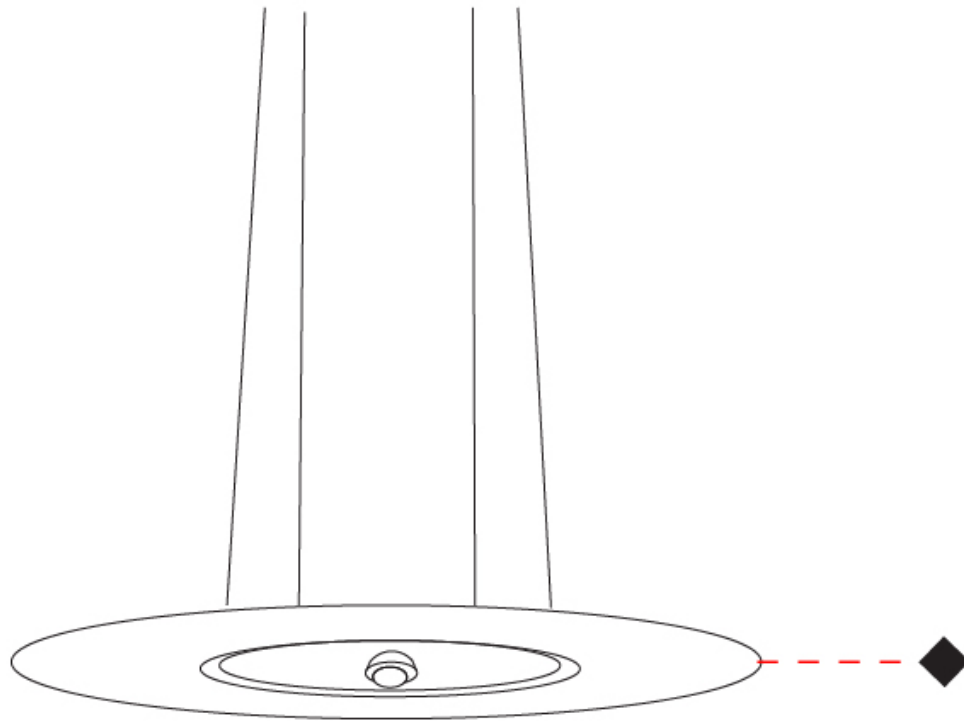

PASSEPARTOUT SUSPENSION

D31022-

PROJECT	_____
TYPE	_____
SPECIFIER	_____
QUANTITY	_____
DATE	_____