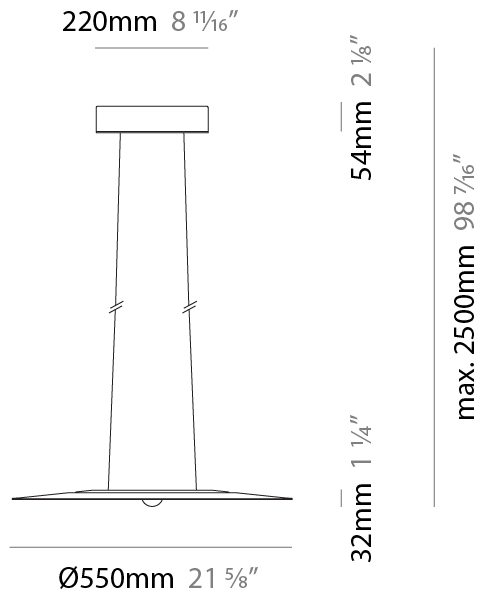

PASSEPARTOUT SUSPENSION

D31022-

base number _____
Finish Options _____

1. To build a product code in our configurator select the specify button on the base model # product page
2. To build a manual product code on this datasheet choose from the options listed below in blue font and add the suffix to the base model #

GENERAL

Series: Passepartout
Brand: Cini & Nils
Division: Design
Mounting Type: Suspension
Mounting Location: Ceiling
Subcategory: Pendant

PHYSICAL

Shape: Round
Diameter (mm): 550
Diameter (in): 21 ⁵/₈
Height (mm): 32
Height (in): 1 ¹/₄
Max. Overall Height (mm): 2500
Max. Overall Height (in): 98 ⁷/₁₆
Light Distribution: Direct / Indirect
Weight (kg): 6.3
Weight (lbs): 5.07
[Fixture Finish: MWH / MBK / PCH / PGO / MSI / MGD](#)
Fixture Material: Aluminum

ELECTRICAL

Lamp Type: LED
Input Wattage (W): 29
Total Output Wattage (W): 12.6 (Dir) / 14.9 (Ind)
Dimming: Tri-Mode (Non-Dimming and Phase Dimming (120Vac only) and 0-10V Dimming)
Driver Included: Yes
Driver Location: Integrated
Driver Type: Constant Current - Universal
Driver Class: Class 1
Input Voltage (V): 120 - 277
Constant Current (MA): 350

LED

Number of LEDs: 2
Color Temperature (°K): 2800
Nominal Lumen (lm): 2800
CRI: >90 CRI
Lamp Life (hrs): 50000

OPTICAL

RATINGS AND CERTIFICATIONS

Certified By: Certified for North American Standards
IP rating: IP20